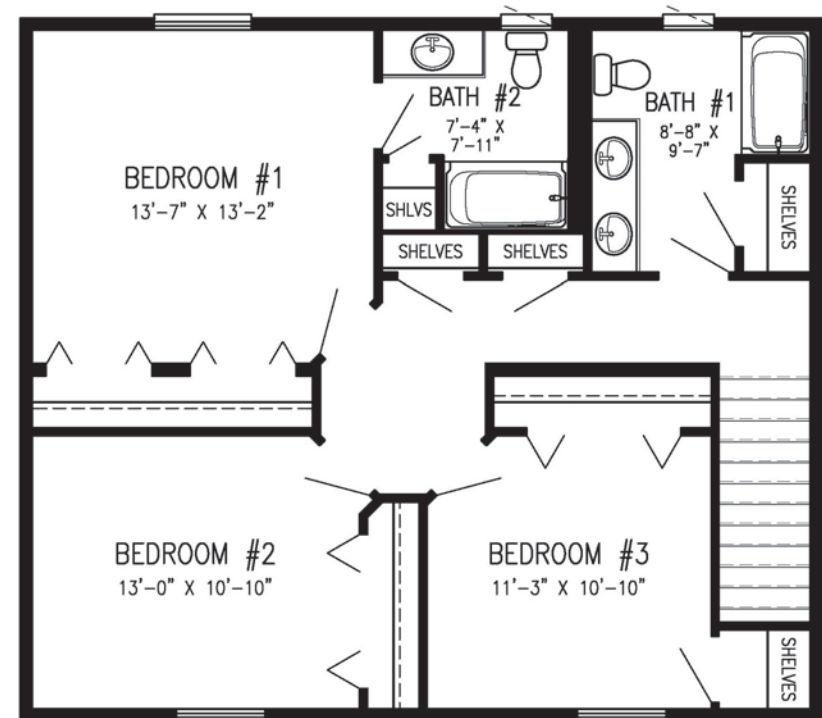

Montreal

Artist rendering may contain optional features.

This plan features.....

- ❖ Master Suite - 2nd Floor
 - ❖ Laundry - 1st Floor
 - ❖ Kitchen Island
 - ❖ Abundant Storage Space
- | |
|----------------------|
| 1,792 Sq. Ft. |
| Bedrooms: 3 |
| Bathrooms: 2 1/2 |

HOME SIZE

Depth: 28'
Length: 32'

Montreal

Two Story