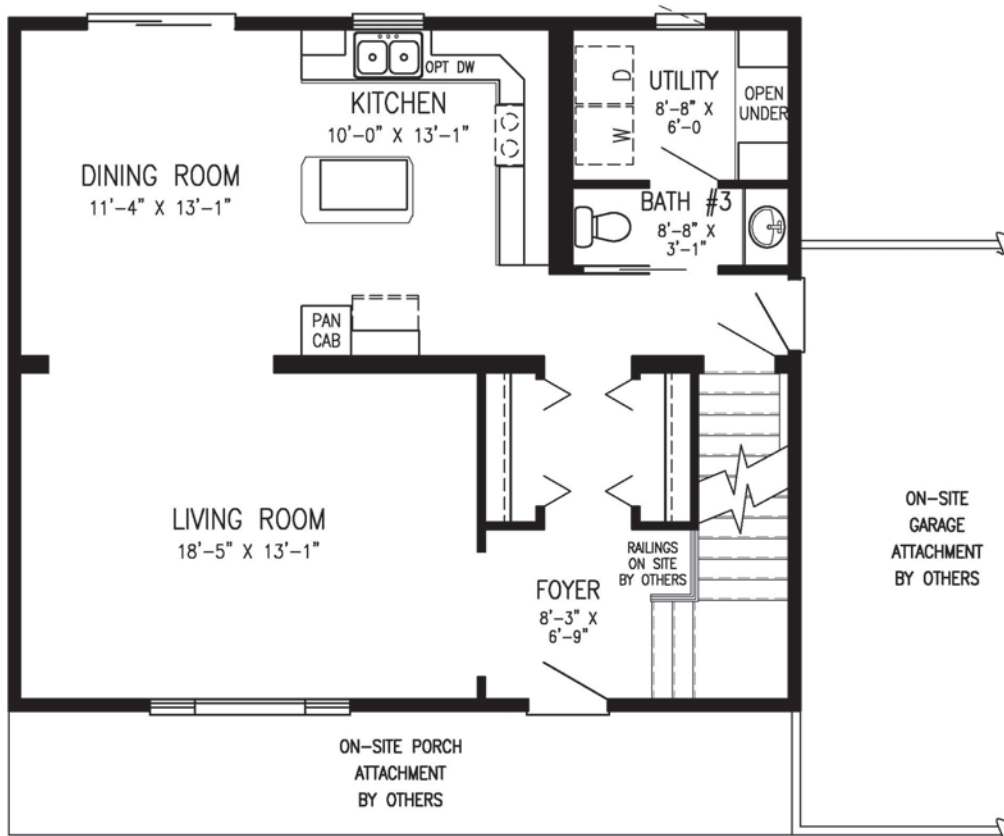

Montreal

Artist rendering may contain optional features.

This plan features.....

- ❖ Master Suite - 2nd Floor
 - ❖ Laundry - 1st Floor
 - ❖ Kitchen Island
 - ❖ Abundant Storage Space
- | |
|----------------------|
| 1,792 Sq. Ft. |
| Bedrooms: 3 |
| Bathrooms: 2 1/2 |

HOME SIZE

Depth: 28'
Length: 32'

Montreal

Two Story