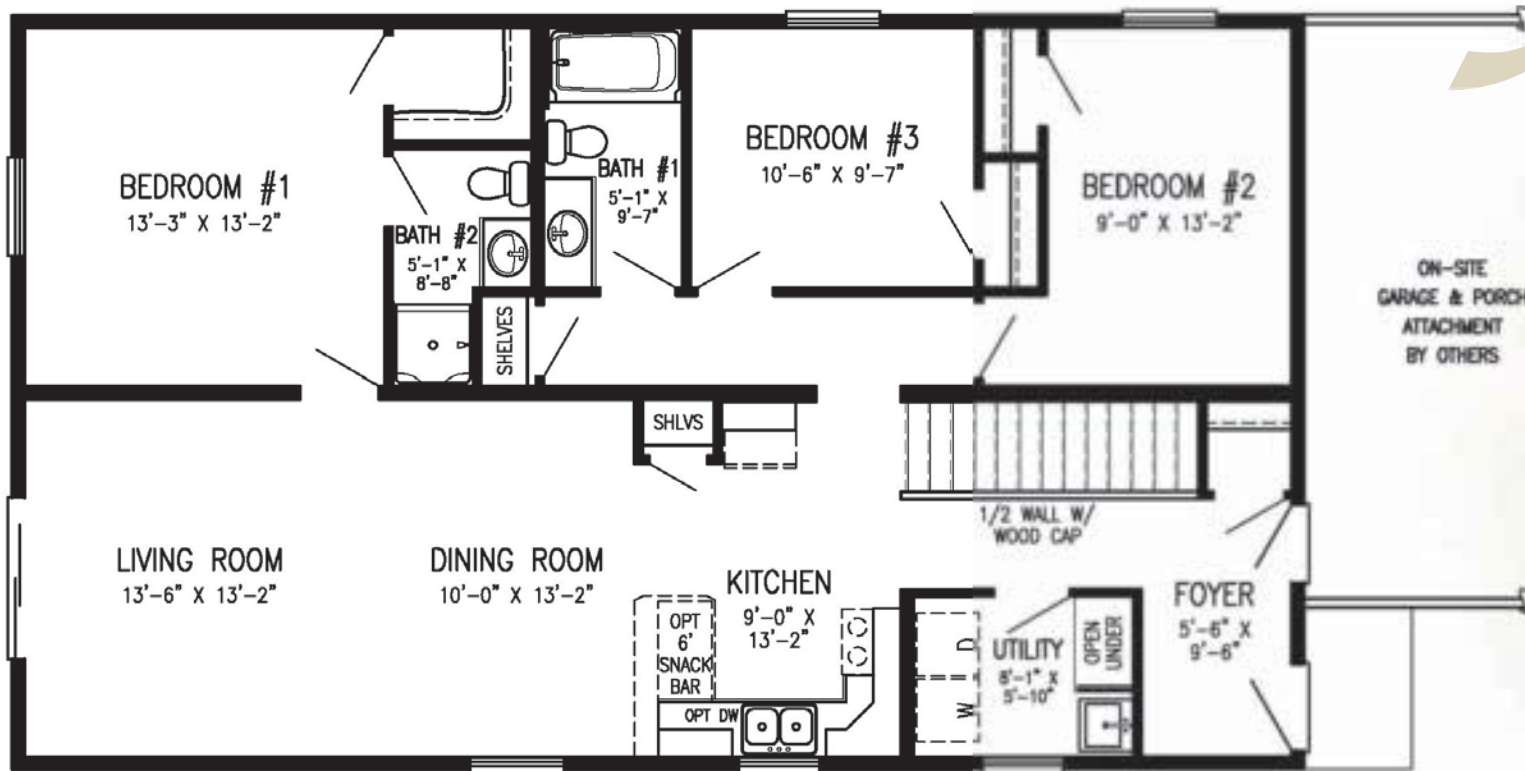

Livingston

Artist rendering may contain optional features.

This plan features.....

- ❖ Open Concept
- ❖ Master Walk-In Closet
- ❖ Main Level Laundry
- ❖ Master Suite

1,344 Sq. Ft.

Bedrooms: 3

Bathrooms: 1-3/4

HOME SIZE

Depth: 48'

Length: 28'

Ranch-Narrow Lot